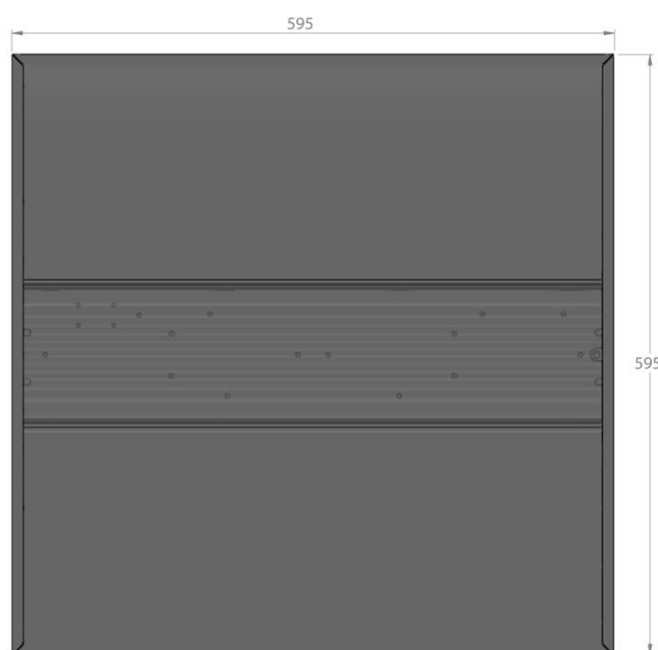

Exude R

LED office and education lights

The Exude recessed range is designed to install into standard exposed T-ceiling grids, replacing T8 and T5 louvred luminaires found commonly in offices and retail outlets. The unique design of the Exude R offers a glare-free, optimal lit environment and benefits from low operating costs.

- **Up to 74% efficiency gains versus comparative fluorescent**
- Energy efficient low power consumption, even for the HO options
- Evenly lit working and retail environments
- Low glare exude diffuser
- Fits exposed T-ceilings as standard, other ceiling systems accommodated

Range design

Exude R

LED office and education lights

Range specification data

	Exude R600 100	Exude R600 300	Exude R1200 100	Exude R1200 300
Specification				
 Alternative to	T8/T5 louvred luminaires	T8/T5 louvred luminaires	T8/T5 louvred luminaires	T8/T5 louvred luminaires
 Efficiency	74%	73%	71%	70%
 Maintenance	Low	Low	Low	Low
 Dimensions (mm)	595 x 595 x 109 mm	595 x 595 x 109 mm	1195 x 595 x 109 mm	1195 x 595 x 109 mm
 IP Rating	40	40	40	40
 Lumen output	2,636 lm	4,820 lm	5,273 lm	9,641 lm
 Power consumption	28 W	49 W	54 W	98 W
 System efficiency	94 l/cW	98 l/cW	98 l/cW	98 l/cW
 CRI	>80	>80	>80	>80
 Colour temperature	4000K	4000K	4000K	4000K
 Flicker-free	Yes	Yes	Yes	Yes
 Instant start up	Yes	Yes	Yes	Yes
 Warranty	5 years	5 years	5 years	5 years
 Lifespan estimate	50,000 hours	50,000 hours	50,000 hours	50,000 hours
Mount Options				
Suspended	✗	✗	✗	✗
Surface	✗	✗	✗	✗
BESA	✗	✗	✗	✗
Exposed T Ceilings	✓	✓	✓	✓
Options				
Low glare diffuser as standard	✓	✓	✓	✓
Integral Emergency	✓	✓	✓	✓